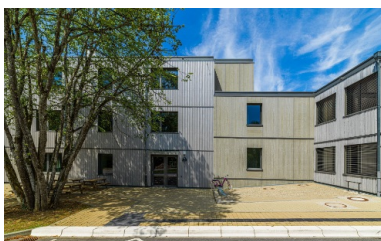

The three-storey school building features a connecting structure.