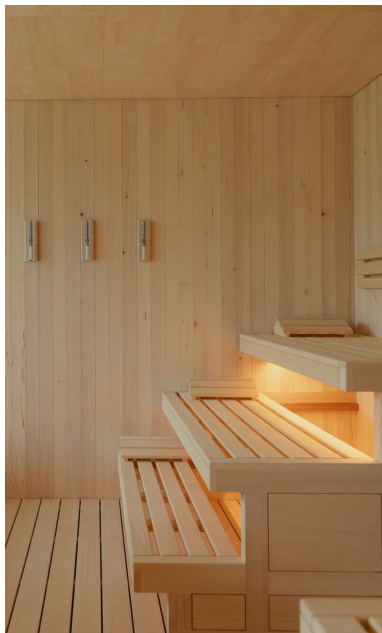

Architecture and nature in harmony

Designed by the architectural studio op-arch, the free-standing bath and sauna house with a star-shaped plan is reminiscent of a diamond and embraces the idea of Bruno Taut's crystalline 'Alpine Architecture'. Blumer Lehmann was responsible for the timber construction and executed the entire interior finishing, the facade, the terrace and the sauna glazing.

The two-storey building has hardly any exterior walls, but has plenty of glass. Hanging plants also grow on the roof. Through this, nature and architecture merge to create a symbiosis.

The spruce timber-frame structure stands on the concrete basement. The ground floor and upper floor are designed according to the 'house within a house' principle. The ground floor houses the bistro kitchen, changing rooms, temporary storage area, toilets and recreational rooms with outdoor area. The hay sauna, Finnish sauna and steam bath are located on the upper floor. Large windows offer views of the landscape featuring the Alpstein massif. The green terrace is located in the middle of the roof. In addition to the rough-cut prefabricated timber elements, the numerous windows are the defining features of the star-shaped building's facade.

The ceilings inside are made of cross-laminated timber. Walls and ceilings were treated with UV-Shield as part of a pilot test. Solid silver fir timber was used for the interior.

Specific Contact

Richard Jussel

The relaxation room with a view of the outdoor pool and Alpstein.

The hay sauna, Finnish sauna and steam bath are located on the upper floor.

The free-standing bath and sauna house with a star-shaped floor plan is reminiscent of a diamond.